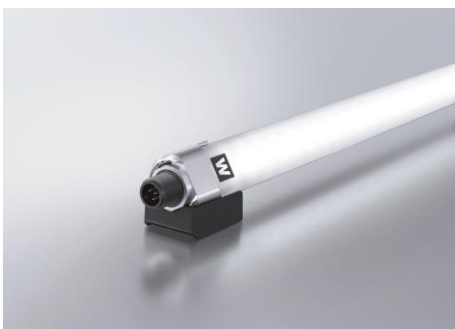

B3_ Easy installation thanks to the universal luminaire holder and clip system and M12 plug connectors