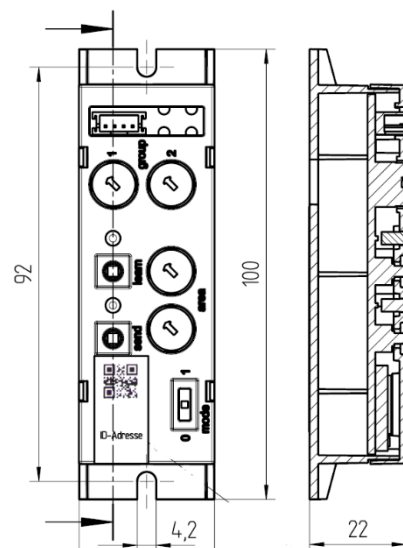

Input voltage 5 – 6,5 V DC
Power supply via controller
Power consumption max. 250mW
Protection class III
Degree of protection IP 20
Operating mode Continuous operation

Ambient temperature
In operation 0°C...60°C

Wireless technology Bluetooth Smart 4.2
Radio transceiver 2,402...2,480 GHz, GFSK, 1 Mbit/s
Range ca. 15 m in buildings
Transmission power Max. + 3,5 dBm
BT QD ID D037748

Special features Swarm control module. Possibility of different modes: manual and automatic swarm control.

Compatibility TALK Bluetooth module is compatible with all Waldmann luminaires equipped with controllers including the following firmware versions:

- Version VFP 04.9H (and higher)
- Version VFP 04.AD (and higher)

Luminaires with TALK Bluetooth module can be parameterized and configured via the LIGHT ADMIN app. Available for the following operating systems:

- Windows (64Bit system). Download at <http://www.waldmann.com/app>
- iOS (Apple)–
- Android (Google)