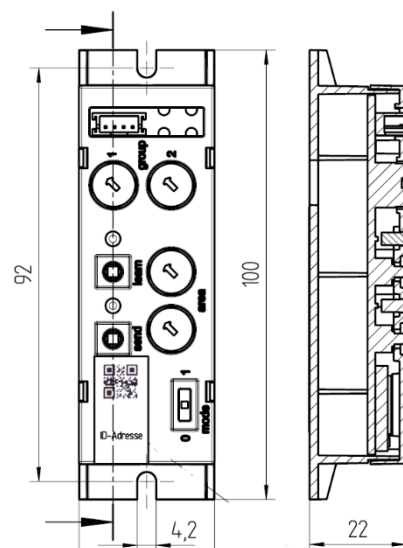

Subject to technical modifications. Figures may vary from the original.

<http://www.waldmann.com>

Values can differ as a result of dimensional tolerances

© 10.2018 H. Waldmann GmbH & Co. KG